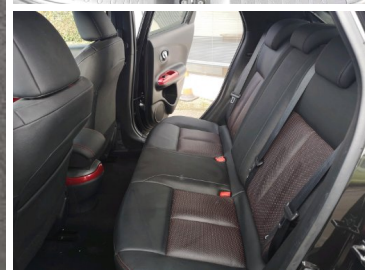

Hares Of Sussex

2017(67) Nissan Juke 1.2 DiG-T Tekna 5dr

SOLD

Engine: Petrol
Body: Hatchback
Gearbox: Manual
Capacity: 1197cc
Colour: Black
Mileage: 18,000
CO²: 128g/km
MPG: 49.6mpg
Top Speed: 111mph
BHP: 114bhp
Insurance Grp: 11E