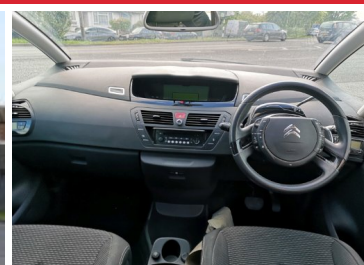

Hares Of Sussex

2012(62) Citroen C4 Picasso 1.6 e-HDi Airdream Pla...

SOLD

Engine: Diesel
Body: MPV
Gearbox: Semi-Automatic
Capacity: 1560cc
Colour: Brown
Mileage: 66,235
CO²: 130g/km
MPG: 56.5mpg
Top Speed: 112mph
BHP: 110bhp
Insurance Grp: 13E

Hares of Sussex
 3 North Lane
 East Preston
 West Sussex, BN16 1BN

17" ALLOYS	FRONT FOG LAMPS
LED DAYTIME RUNNING LIGHTS	HEIGHT ADJUSTABLE HEADLAMPS
BODY COLOUR DOOR HANDLES	AUTOMATIC ACTIVATION OF HAZARD WARNING LIGHTS
ELECTRIC FOLDING DOOR MIRRORS	ELECTRIC HEATED DOOR MIRRORS
BODY COLOUR BUMPERS WITH CHROME INSERTS	CHROME FRONT FOG LIGHT SURROUND
KERBSIDE ILLUMINATION	BODY COLOURED SIDE RUBBING STRIPS
PRIVACY GLASS TAILGATE	DARK TINTED LAMINATED SIDE WINDOWS
CHROME EFFECT WINDOW SILLS	ONYX BLACK ROOF
POLLEN FILTER	CENTRE ARMREST
DRIVER'S SEAT HEIGHT ADJUSTMENT	FRONT PASSENGER SEAT ISOFIX LOCATION POINT
AIRCRAFT TYPE TRAYS IN FRONT SEAT BACKRESTS	LEATHER STEERING WHEEL
TWIN SUNVISORS AND COVERED MIRRORS + MAP HOLDER	HEIGHT ADJUSTABLE FRONT HEADRESTS
DOOR POCKETS WITH BOTTLE	TILT/HEIGHT ADJUSTABLE STEERING WHEEL
	REAR COURTESY LIGHTS
	ISOFIX ON 2ND ROW REAR SEATS
	RECHARGEABLE TOUCH